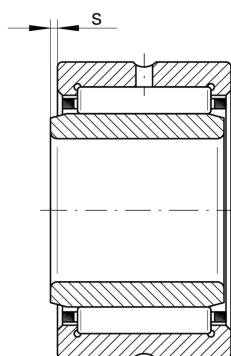

**NKI7/16-TV-XL**

Needle roller bearing

Schaeffler ID:
0507465100000

Needle roller bearings NKI, light series

X-life

Technical information

**Main Dimensions & Performance Data**

d	7 mm	Bore diameter
D	17 mm	Outside diameter
B	16 mm	Width
C_r	7,000 N	Basic dynamic load rating, radial
C_{0r}	7,800 N	Basic static load rating, radial
C_{ur}	1,330 N	Fatigue load limit, radial
n_G	29,500 1/min	Limiting speed
n_{gr}	25,500 1/min	Reference speed
	18.5 g	Weight

Dimensions

F	10 mm	Raceway diameter inner ring
r_{min}	0.3 mm	Minimum chamfer dimension
s	2 mm	Axial displacement

Temperature range

T_{min}	-20 °C	Operating temperature min.
T_{max}	120 °C	Operating temperature max.