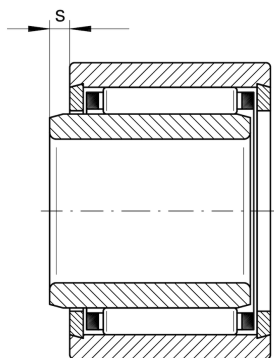

**NKI7/16-TV-XL**

Needle roller bearing

Schaeffler ID:
0507465100000

Needle roller bearings NKI, light series

X-life

Technical information

**Main Dimensions & Performance Data**

d	7 mm	Bore diameter
D	17 mm	Outside diameter
B	16 mm	Width
C_r	7,000 N	Basic dynamic load rating, radial
C_{0r}	7,800 N	Basic static load rating, radial
C_{ur}	1,330 N	Fatigue load limit, radial
n_G	29,500 1/min	Limiting speed
n_{gr}	25,500 1/min	Reference speed
	18.5 g	Weight

Dimensions

F	10 mm	Raceway diameter inner ring
r_{min}	0.3 mm	Minimum chamfer dimension
s	2 mm	Axial displacement

Temperature range

T_{min}	-20 °C	Operating temperature min.
T_{max}	120 °C	Operating temperature max.